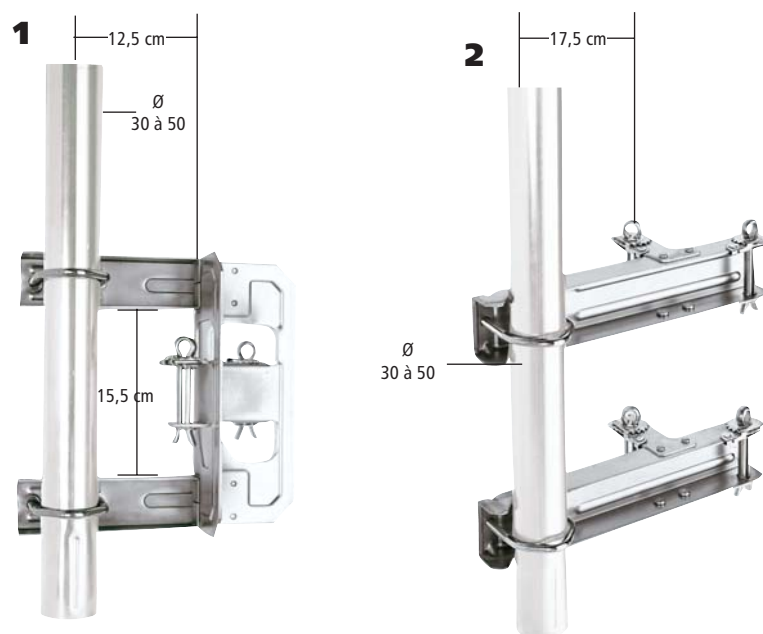

# CHIMNEY MOUNTS

Single or double, ERARD Chimney mounts facilitate installation and guarantee longevity.

- Ribbed jaws and u bolt.
- Patented Ratchet System on two sides for more efficient tightening.
- Clamps and nuts pre-installed.
- Metal marking for more rigidity.
- White zinc parts have reinforced protection against corrosion and scratches.
- Pieces are chemically treated as one complete unit after assembly.

5 m

25 m

5 NEW

Description	White Zinc	Galvanized	Packaged Qty	Unit weight (kg)	Packaged Qty weight (kg)
	Ref.	Ref.			
1 Single chimney mount with u bolt for Ø30 to 50 mats	801303	002303	6	2,00	12,40
2 Extra strong double chimney mount with u bolt for Ø30 to 50 mats	802604	003604	6	2,00	12,30
3 Galvanized steel band, width 40 mm, 6/10g, length 5 m		004100	12	0,90	10,80
4 Galvanized steel band, width 40 mm, 6/10g, length 25 m		004200	3	4,30	12,90

Description	Ref.	Packaged Qty	Unit weight (kg)	Packaged Qty weight (kg)
3 Stainless steel band, width 40 mm, 5/10g, length 5 m	004111 *	8	0,90	7,40
4 Stainless steel band, width 40 mm, 5/10g, length 25 m	004222 *	2	3,79	7,74
5 Chimney corner protector (3 units)	007811	1	0,05	0,15