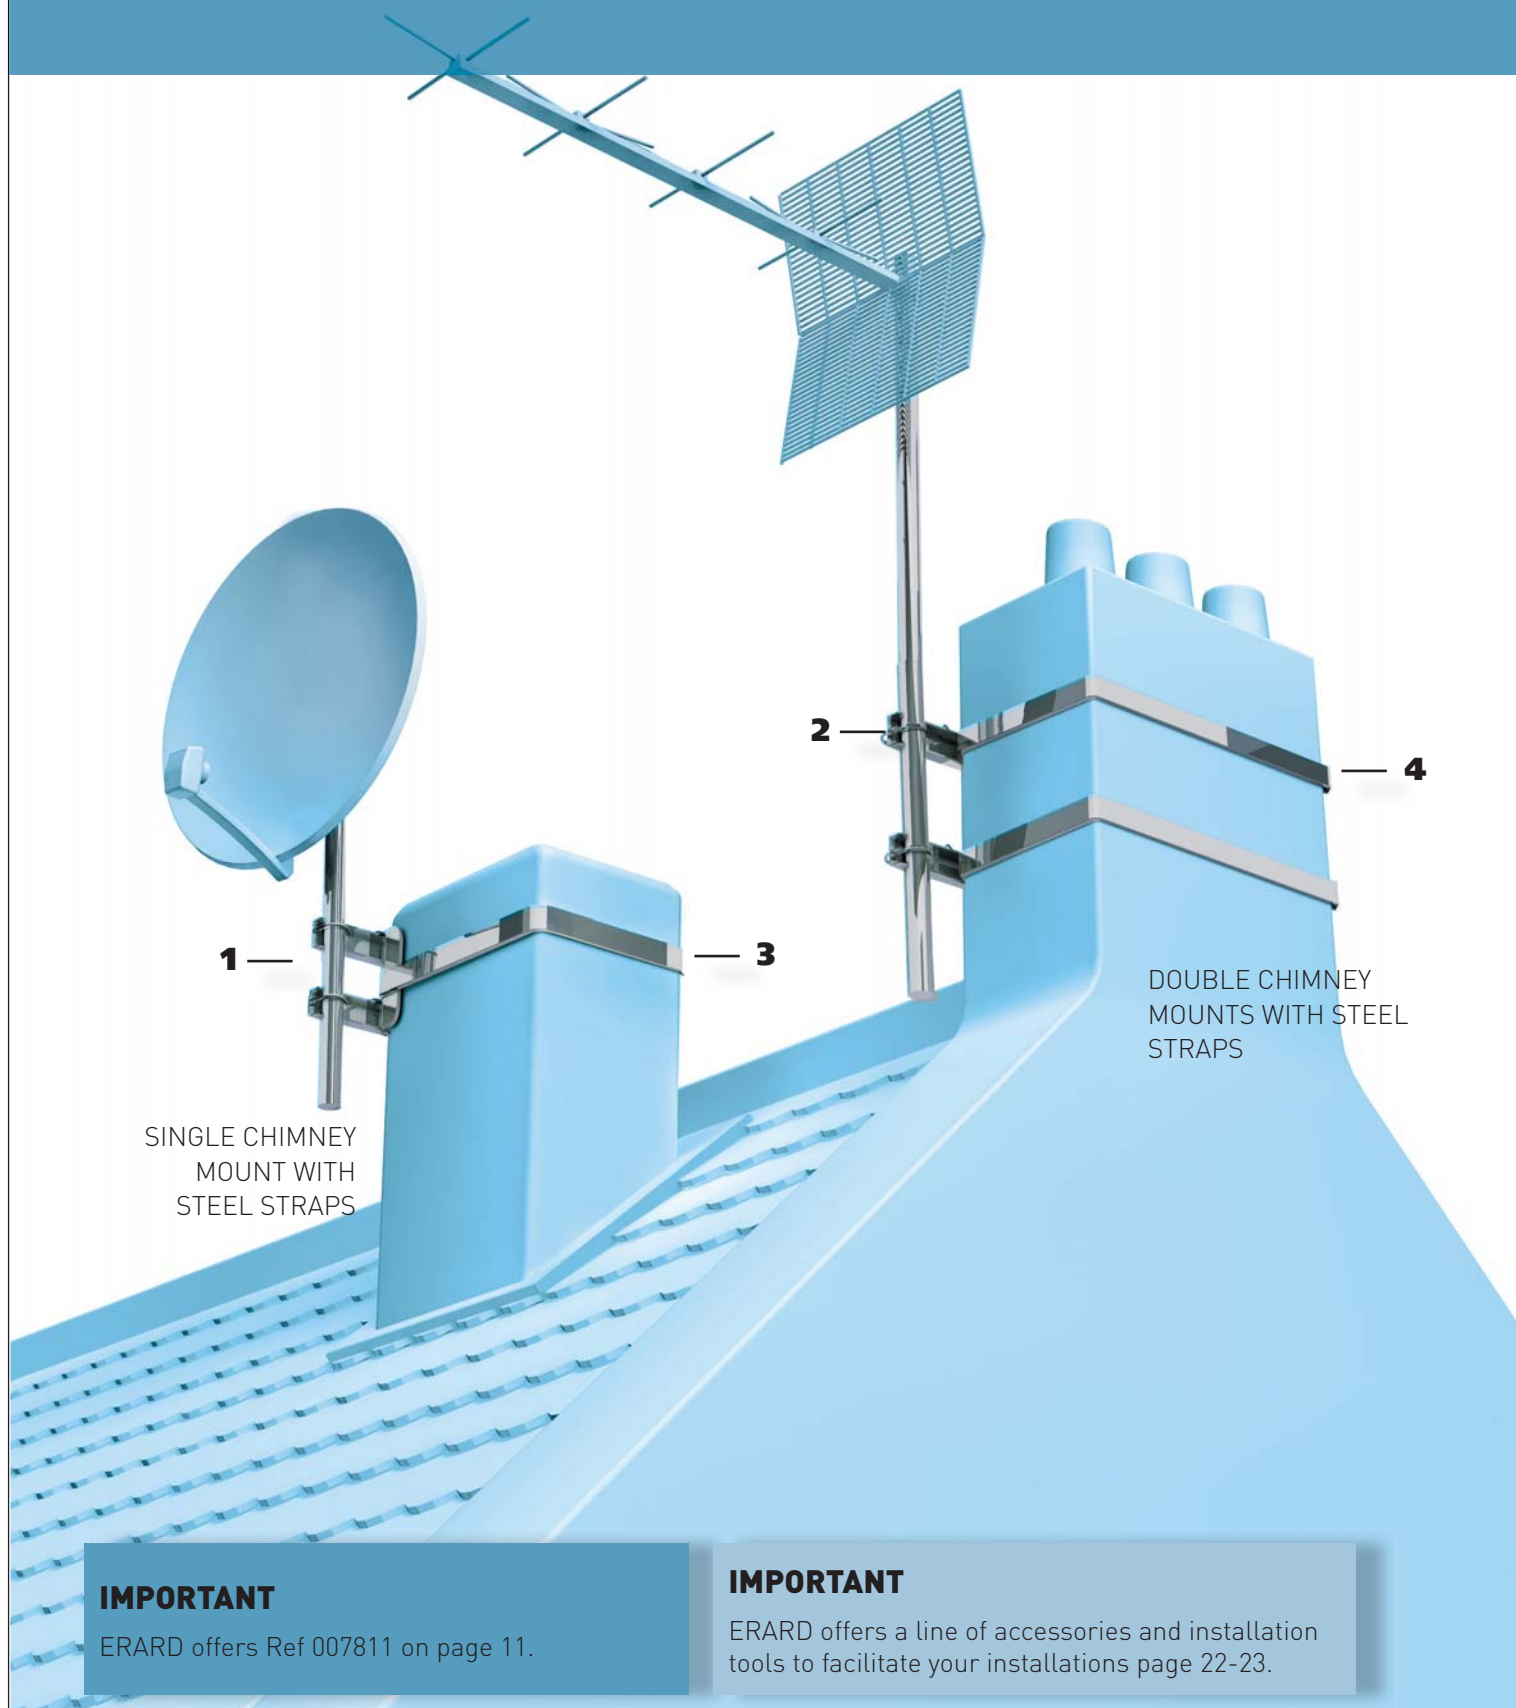

# CHIMNEY MOUNTS

Single or double, ERARD Chimney mounts facilitate installation and guarantee longevity.

- Ribbed jaws and u bolt.
- Patented Ratchet System on two sides for more efficient tightening.
- Clamps and nuts pre-installed.
- Metal marking for more rigidity.
- White zinc parts have reinforced protection against corrosion and scratches.
- Pieces are chemically treated as one complete unit after assembly.

5 m

25 m

5 NEW

Description	White Zinc	Galvanized	Packaged Qty	Unit weight (kg)	Packaged Qty weight (kg)
	Ref.	Ref.			
1 Single chimney mount with u bolt for Ø30 to 50 mats	801303	002303	6	2,00	12,40
2 Extra strong double chimney mount with u bolt for Ø30 to 50 mats	802604	003604	6	2,00	12,30
3 Galvanized steel band, width 40 mm, 6/10g, length 5 m		004100	12	0,90	10,80
4 Galvanized steel band, width 40 mm, 6/10g, length 25 m		004200	3	4,30	12,90

Description	Ref.	Packaged Qty	Unit weight (kg)	Packaged Qty weight (kg)
3 Stainless steel band, width 40 mm, 5/10g, length 5 m	004111 *	8	0,90	7,40
4 Stainless steel band, width 40 mm, 5/10g, length 25 m	004222 *	2	3,79	7,74
5 Chimney corner protector (3 units)	007811	1	0,05	0,15