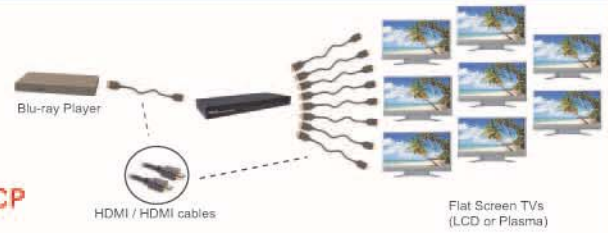

HDMI Splitters p 23

Compact HDMI Splitters p 23

HDMI Amplifier p 24

DVI Splitter p 24

VGA Splitter p 25

Component Audio-Video (RVBHV-YUV) Splitters p 25

SCART to Component Video (YUV) Converter p 26

VGA to HDMI Converter p 26

RVB-YUV to HDMI Converter p 27

SCART to HDMI Scaler p 27

6 to 1 Switcher (SCART to HDMI Scaler) p 28

8 to 1 Switcher (YUV to HDMI Converter) p 28

HDMI Splitters

Allows to simultaneously play the same HD component (Blu-ray Player, Satellite Receiver...) on 4 or 8 flat screen TVs or video-projectors.

Compliant: HDMI 1.3 / Full HD 1080p / 12bit DEEP color / HDCP

No more loss of picture quality due to your installation with TV repeaters:

- Connect up to 8 screens to the same splitter box
- Easily compare the picture quality between all displays: perfect for in-store screen wall
- Increase the number of outputs using cascading connections (up to 3 levels)

Compliant: HDMI 1.3 / Full HD 1080p / 12bit DEEP color / HDCP

No more loss of picture quality due to your installation with TV repeaters:

- Connect up to 8 screens to the same splitter box
- Easily compare the picture quality between all displays: perfect for in-store screen wall
- Increase the number of outputs using cascading connections (up to 3 levels)
- These compact devices fit easily under display podiums