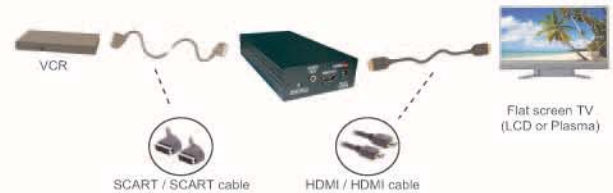

Do not throw away your favorite multimedia components:

- Play multi-source components: VGA or YUV on your flat screen TV
- Enjoy video and audio separately on your Home Cinema equipment

Inputs :

- 1 VGA (15 pin)
 - 2 RCA stereo
- With manual switch (VGA / YUV)
- Output : 1 HDMI

3 RCA (YUV) Male / VGA Male cable - 1 m
2 RCA stereo Male / Male cable - 1.20 m

ref : 7952

Dimensions:
88 x 70 x 20 mm

Power supply included

RVB-YUV to HDMI Converter

Allows to play an analogue component (RVB or YUV) on a flat screen TV.

- Do not throw away your favorite multimedia components:**
- Play your analogue components: RVB or YUV on your flat screen TV
 - Turn 2 coaxial signals (video + audio) into 1 HDMI signal

Inputs :
- 3 RCA (RVB-YUV)
- 1 RCA coaxial

Output :
1 HDMI Gold plated connections

ref: 7848

Dimensions :
88 x 70 x 20 mm

Power supply included

SCART to HDMI (720p) Scaler

Allows to convert analogue signal (SCART) to digital signal (HDMI). Automatically enhance the resolution of an analogue component (576p) to an HD Ready (720p) resolution. In other words, a 25% gain in picture quality.