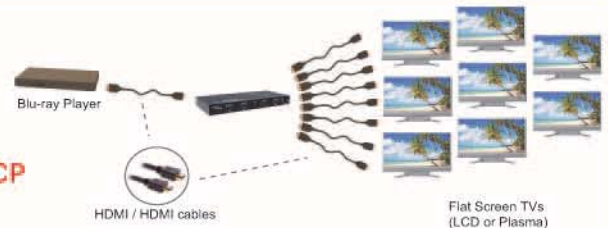

Compliant: HDMI 1.3 / Full HD 1080p / 12bit DEEP color / HDCP

No more loss of picture quality due to your installation with TV repeaters:

- Connect up to 8 screens to the same splitter box
- Easily compare the picture quality between all displays: perfect for in-store screen wall
- Increase the number of outputs using cascading connections (up to 3 levels)

1 HDMI input
4 HDMI outputs

Automatic amplification and synchronization

Gold plated connections

ref : 6995

Dimensions :
270 x 180 x 40 mm
Power supply included

1 HDMI input
8 HDMI outputs

Automatic amplification and synchronization

Gold plated connections

ref : 6996

Dimensions :
440 x 200 x 45 mm
Power supply included

Compact HDMI Splitters

Allows to simultaneously play the same HD component (Blu-ray Player, Satellite Receiver...) on 4 or 8 flat screen TVs or video-projectors.

Compliant: HDMI 1.3 / Full HD 1080p / 12bit DEEP color / HDCP

No more loss of picture quality due to your installation with TV repeaters:

- Connect up to 8 screens to the same splitter box
- Easily compare the picture quality between all displays: perfect for in-store screen wall
- Increase the number of outputs using cascading connections (up to 3 levels)
- These compact devices fit easily under display podiums