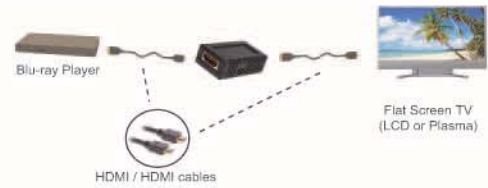

Compliant: HDMI 1.3 / Full HD 1080p / 12bit DEEP color / HDCP

No more loss of picture quality due to your installation with TV repeaters:

- Connect up to 8 screens to the same splitter box
- Easily compare the picture quality between all displays: perfect for in-store screen wall
- Increase the number of outputs using cascading connections (up to 3 levels)
- These compact devices fit easily under display podiums

1 HDMI input Dimensions :
2 HDMI outputs 84 x 45 x 15 mm
Gold plated connections
Auto amplification and synchronization

ref : 7970

Power supply included

1 HDMI input Dimensions :
4 HDMI outputs 102 x 141 x 38 mm
Auto amplification and synchronization

ref : 7968

Power supply included

1 HDMI input Dimensions :
8 HDMI outputs 240 x 103 x 24 mm
Auto amplification and synchronization

ref : 7969

Power supply included

HDMI Amplifier

Allows to extend an HDMI connection over 10 meters maintaining the digital signal to the max.

Compliant: HDMI 1.3 / Full HD 1080p / 12bit DEEP color / HDCP

No more picture quality loss due to your long distance HDMI connections:

- Enlarge your in-store screen wall by plugging this device before HDMI splitters
- Auto-powered
- Ultra compact: 50 x 28 x 18 mm