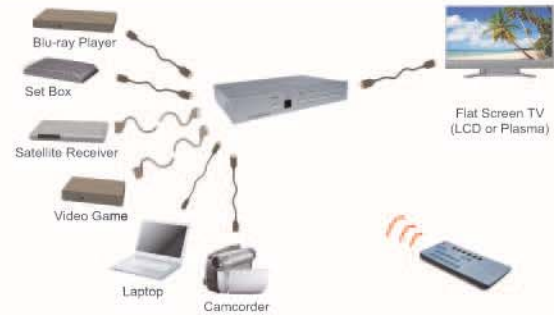

Resolution	Synchronization	Input	Output
+25% From 576p To 720p	Automatic	SCART	HDMI + 3.5mm stereo

Input : 1 SCART
Outputs : 1 HDMI + 1 x 3.5 mm stereo
Adjustable frequency : 50 / 60 Hz

ref: 7847

Dimensions :
145 x 75 x 30 mm
Power supply included

6 to 1 Switcher (SCART to HDMI Scaler)

Allows to switch between multi-source signals to a flat screen TV or a video-projector, automatically or using the IR remote control. Enhance automatically the resolution of an analogue component (576p) to a HD Ready (720p) resolution.

No more need to plug and unplug your multimedia components:

- Using an analogue source, you can now enjoy an HD Ready resolution
- Turn your favorite video tapes and family movies into HD video files
- Plug all your multi-source components to the same switch box
- 5 features to adjust (brightness, contrast, colour, tint, sharpness)
- Switch components from a distance with the IR remote control