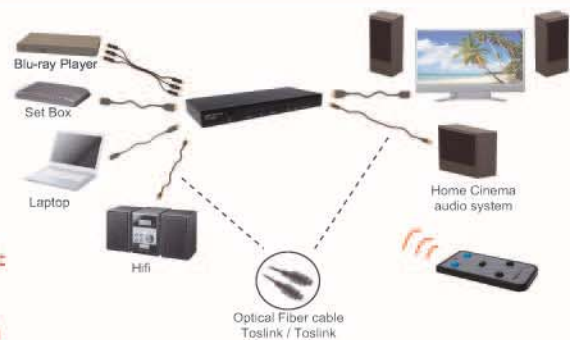

No more need to plug and unplug your multimedia components:

- Using an analogue source, you can now enjoy an HD Ready resolution
- Turn your favorite video tapes and family movies into HD video files
- Plug all your multi-source components to the same switch box
- 5 features to adjust (brightness, contrast, colour, tint, sharpness)
- Switch components from a distance with the IR remote control

ref : 7988

Dimensions :
 275 x 180 x 40 mm

Included:
 IR Remote control
 + Power supply

8 to 1 Switcher (YUV to HDMI Converter)

Allows to switch between multi-source signals to a flat screen TV or a video-projector, automatically or using the remote control.

No more need to plug and unplug your multimedia components:

- Plug all your multi-source components to the same switch box
- Optimize the restitution of digital sound on your Home Cinema system
- Switch components from a distance with the IR remote control