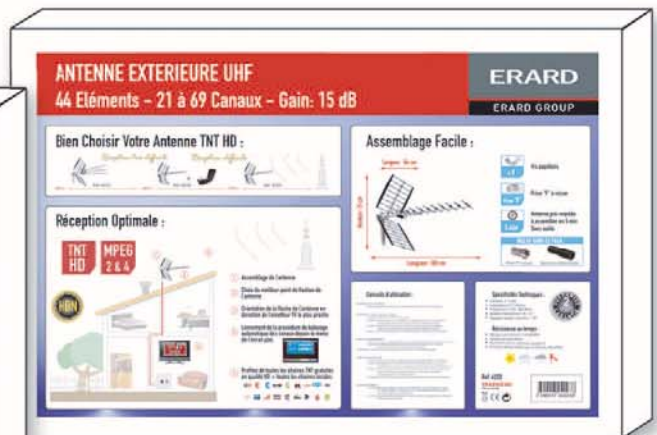

ref : 4223

Refer to page 18 for details