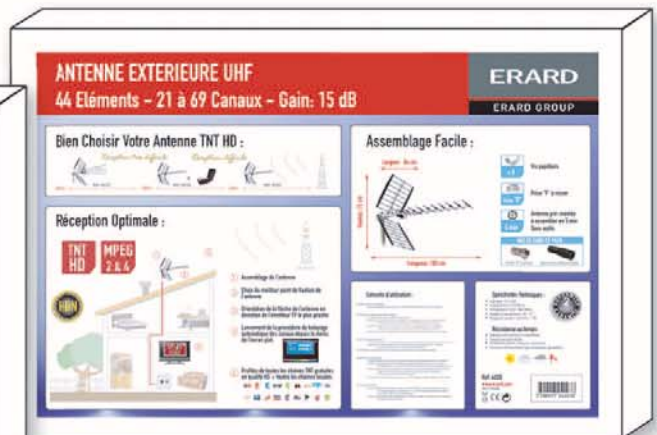

Angled TV Cables 90°

Privilege

90° angled Coax TV Male / Female
5C 2V cable + Adapter Male / Male
Allows to connect a flat screen TV to a wall TV plug
Perfect for wall-mount installation

Length : 2.00 m - 6.4 ft

ref : 4499

3 700117 244997

Length : 5.00 m - 16.5 ft

ref : 4501

3 700117 245017

3 antennas for an optimum reception of the HD TNT channels :

ref : 4227

ref : 4226